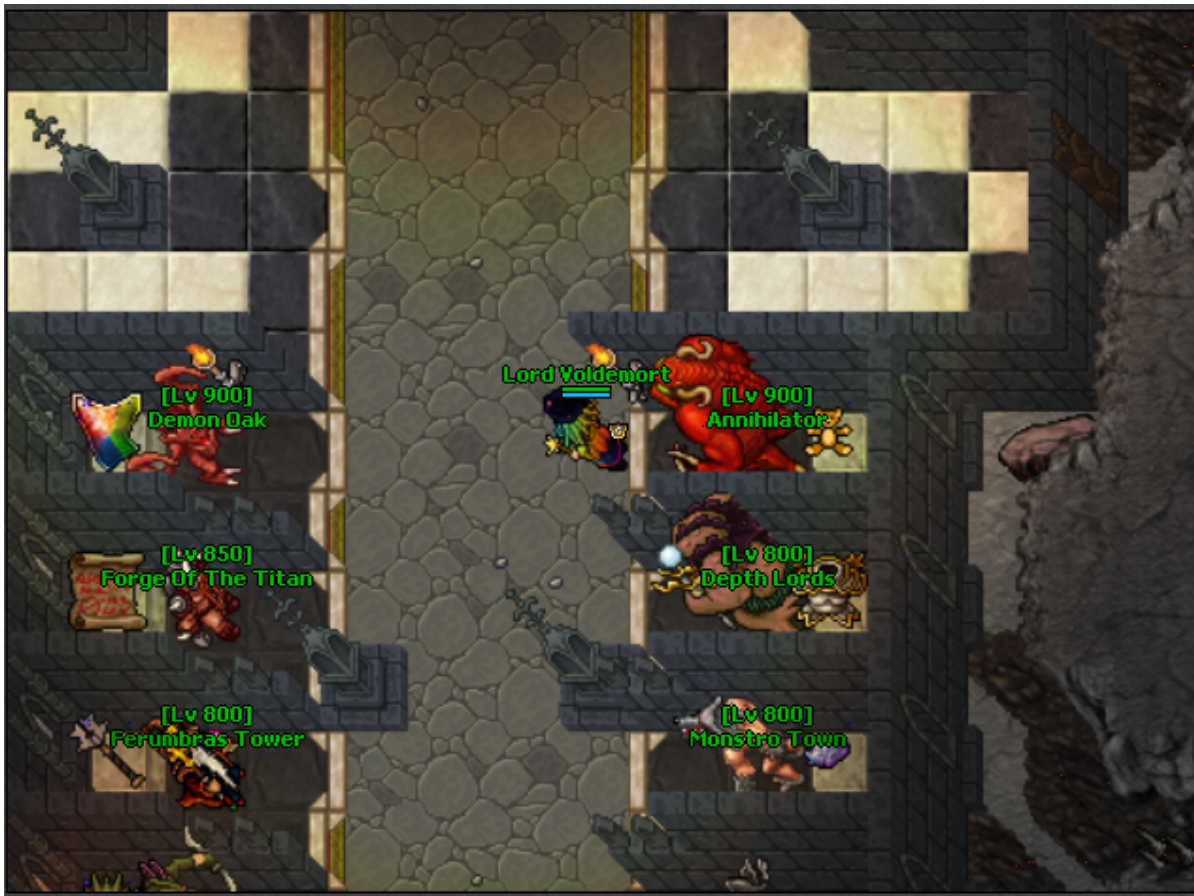

[Lv 900] Annihilator

First of all you need 4 player to make this quest

Required Equipment :

-golden key

Rewards : demon armor, magic sword, silver mace, stonecutter axe, hive bow, the devileye, wand of voodoo, underworld rod or annihilation bear (charm).

Start the quest here :

How to enter?

Annihilator	900		<ul style="list-style-type: none">• Demons• Pyro Imp task boss	<ul style="list-style-type: none">• TP room
-------------	-----	---	---	---

First of all get the golden key and its in the quest.

Follow this path to get key :

Now go to quest room :D.

Follow this path to the quest room :

Open this door with golden key!

Then gather your team to pull lever here

Pass door and pick your reward.

Note : You can only pick 1 reward!