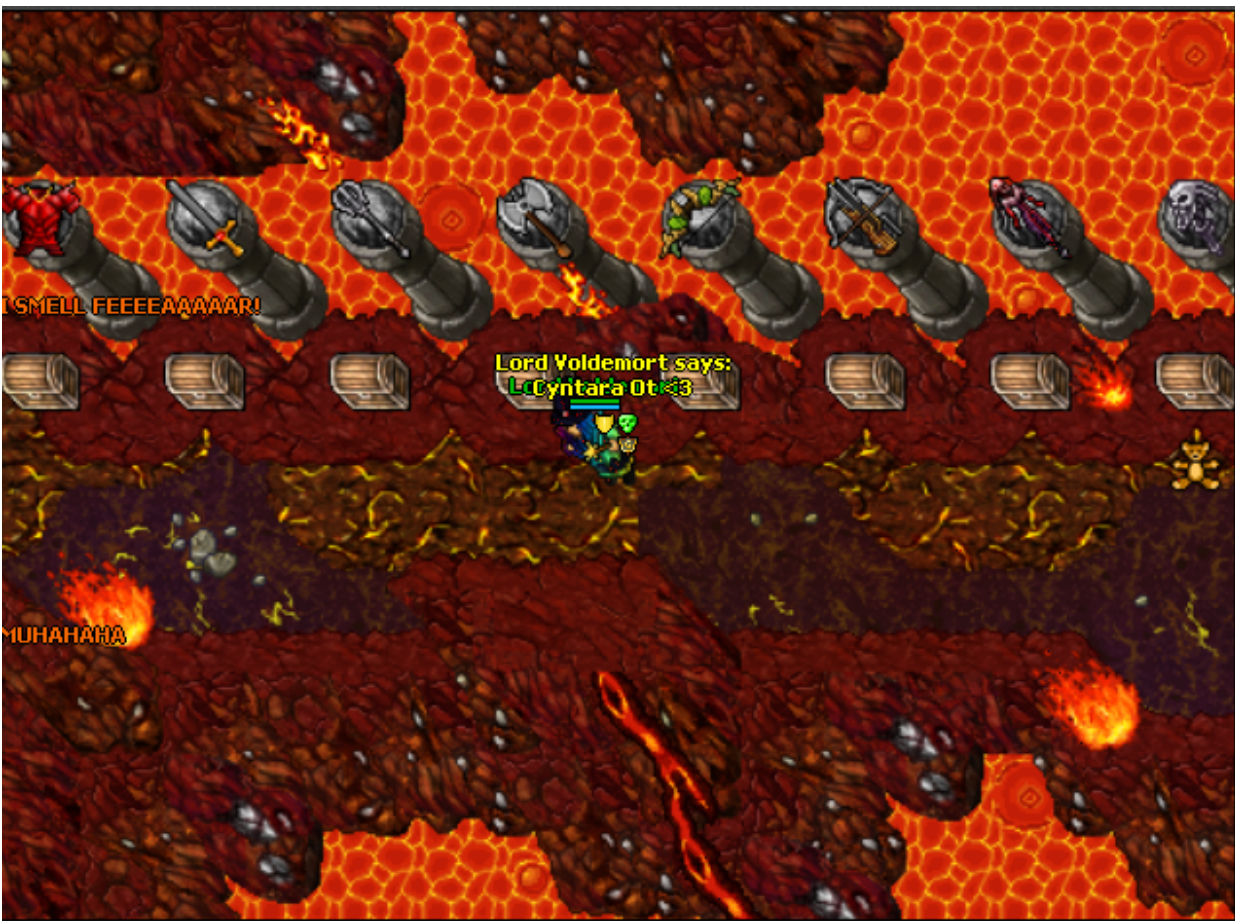

Follow this path to get key :

Now go to quest room :D.

Follow this path to the quest room :

Open this door with golden key!

Then gather your team to pull lever here

Pass door and pick your reward.

Note : You can only pick 1 reward!