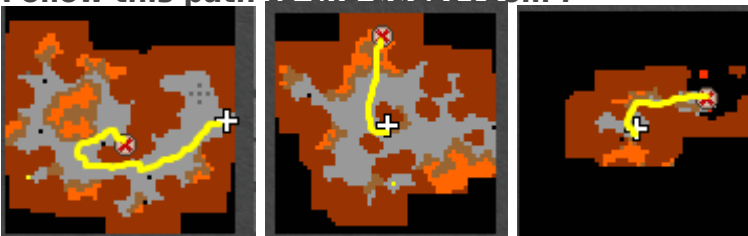

Start the quest here :

How to enter?

Annihilator	900		<ul style="list-style-type: none">• Demons• Pyro Imp task boss	<ul style="list-style-type: none">• TP room
-------------	-----	---	---	---

First of all get the golden key and its in the quest.

Follow this path to get key :

Now go to quest room :D.

Follow this path to the quest room :

Open this door with golden key!

Then gather your team to pull lever here

Pass door and pick your reward.

Note : You can only pick 1 reward!