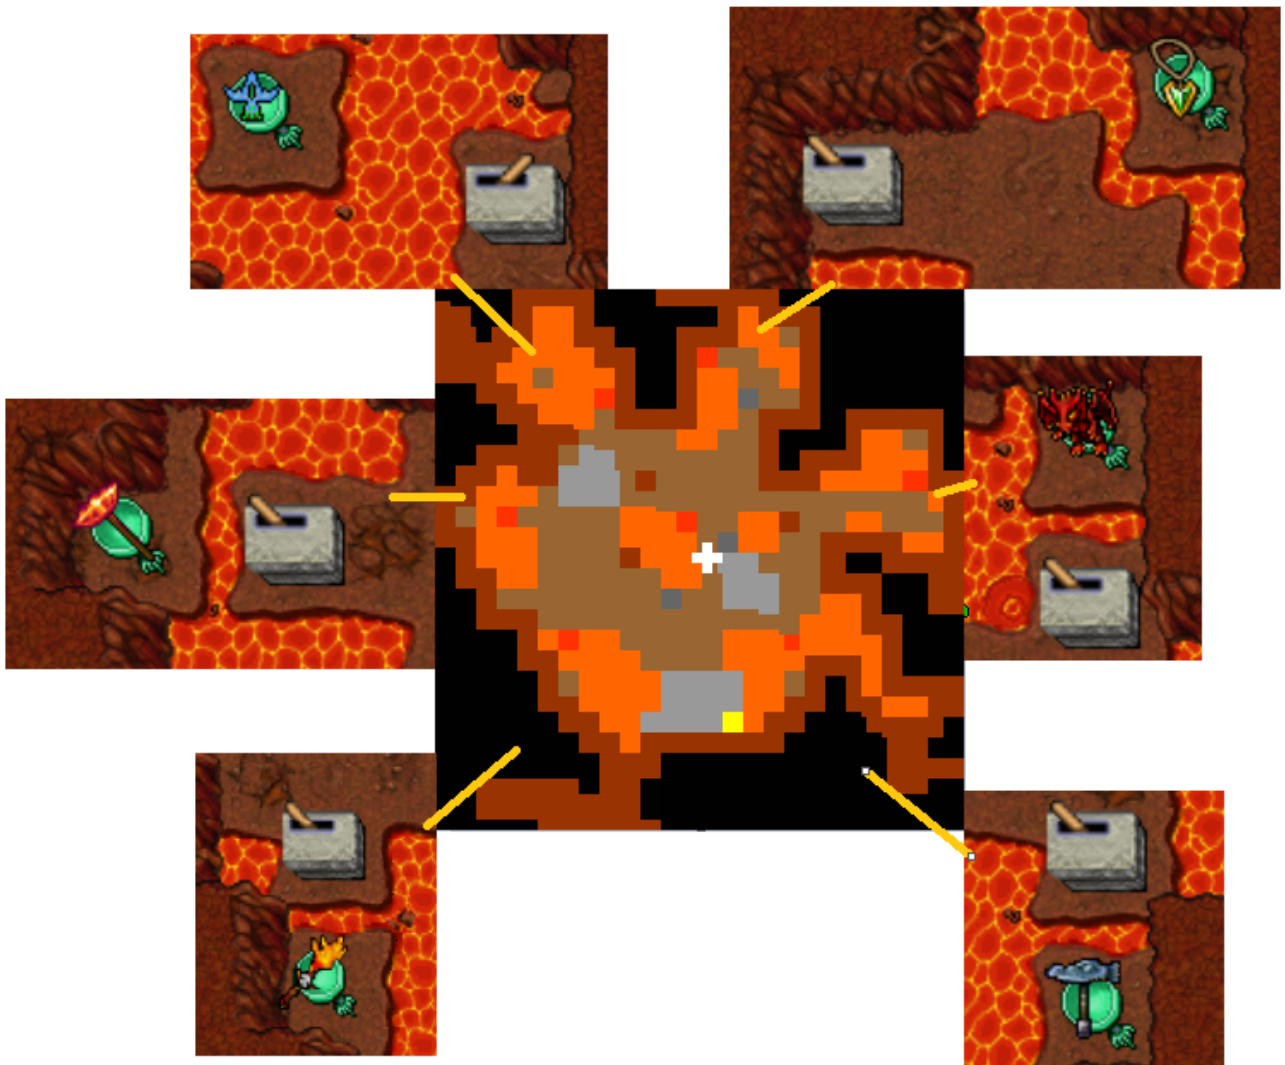

[Lv 200] Dragons Den

Dragons Den Quest

The Dragons Den quest is a puzzle based quest requiring you to match certain items in a specific order to be able to get to the reward room.

Level Required: 200

Rewards

Experience + Daily Chest + Armor[?]

You enter the quest area from the portal room here:

Because you are looking at the wikipedia, we are skipping the exploration part and once inside the room, we move north into the teleport. But if you do care about exploration, look below how the cave looks with respective items.

Once the cave is fully explored, we can proceed to teleport room. Select items on coal basins as shown on the picture using the lever.

Afterwards, move yourself in the middle of the cave and press the lever.

You will be transported to the reward room!

Revision #3

Created 3 February 2020 01:28:03 by Maazik

Updated 3 April 2020 01:40:42 by Danko