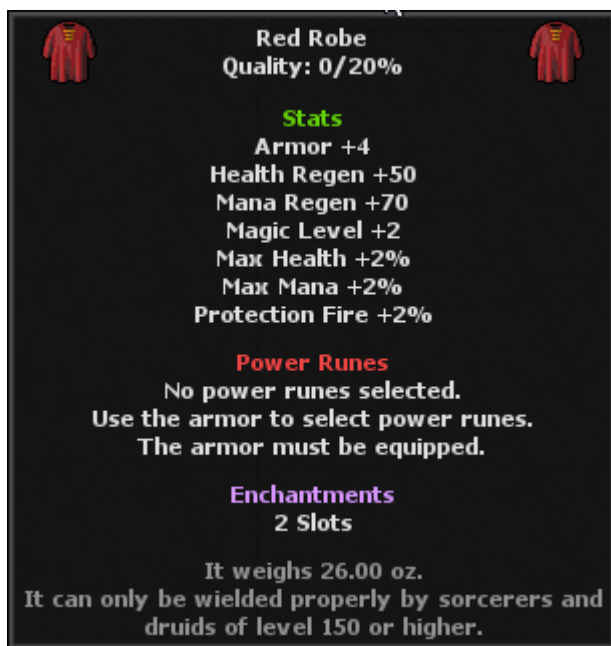

[Lv 200] Dragons Den

Dragons Den Quest

The Dragons Den quest is a puzzle based quest requiring you to match certain items in a specific order to be able to get to the reward room.

Level Required: 200

Rewards

Experience + Daily Chest + Armor[?]

You enter the quest area from the portal room here: